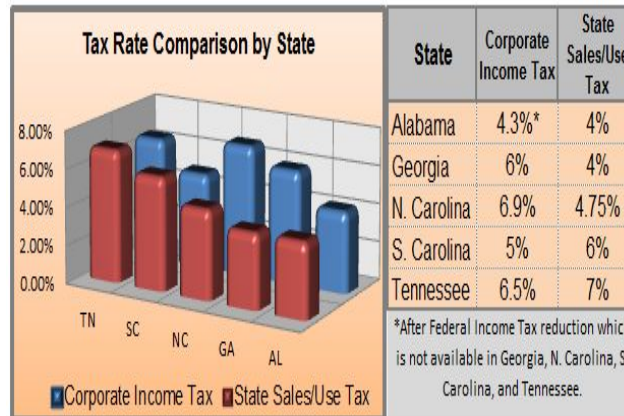

Source: FTA 2012

EMPLOYMENT

Source: Alabama Labor Market News, Alabama Department of Industrial Relations September 2012

Civilian Labor Force	28,916
Employment	26,233
Unemployment	2,683
Unemployment Rate	9.3%
Underemployment Rate (2011)	27.6%

COMMUTING PATTERNS

Commuting out of DeKalb County	9,434
Top Five Counties Receiving Workers	Marshall; Jackson; Hamilton, TN; Etowah; Cherokee
Commuting into DeKalb County	7,808
Top Five Counties Sending Workers	Jackson; Cherokee; Etowah; Marshall; Hamilton, TN