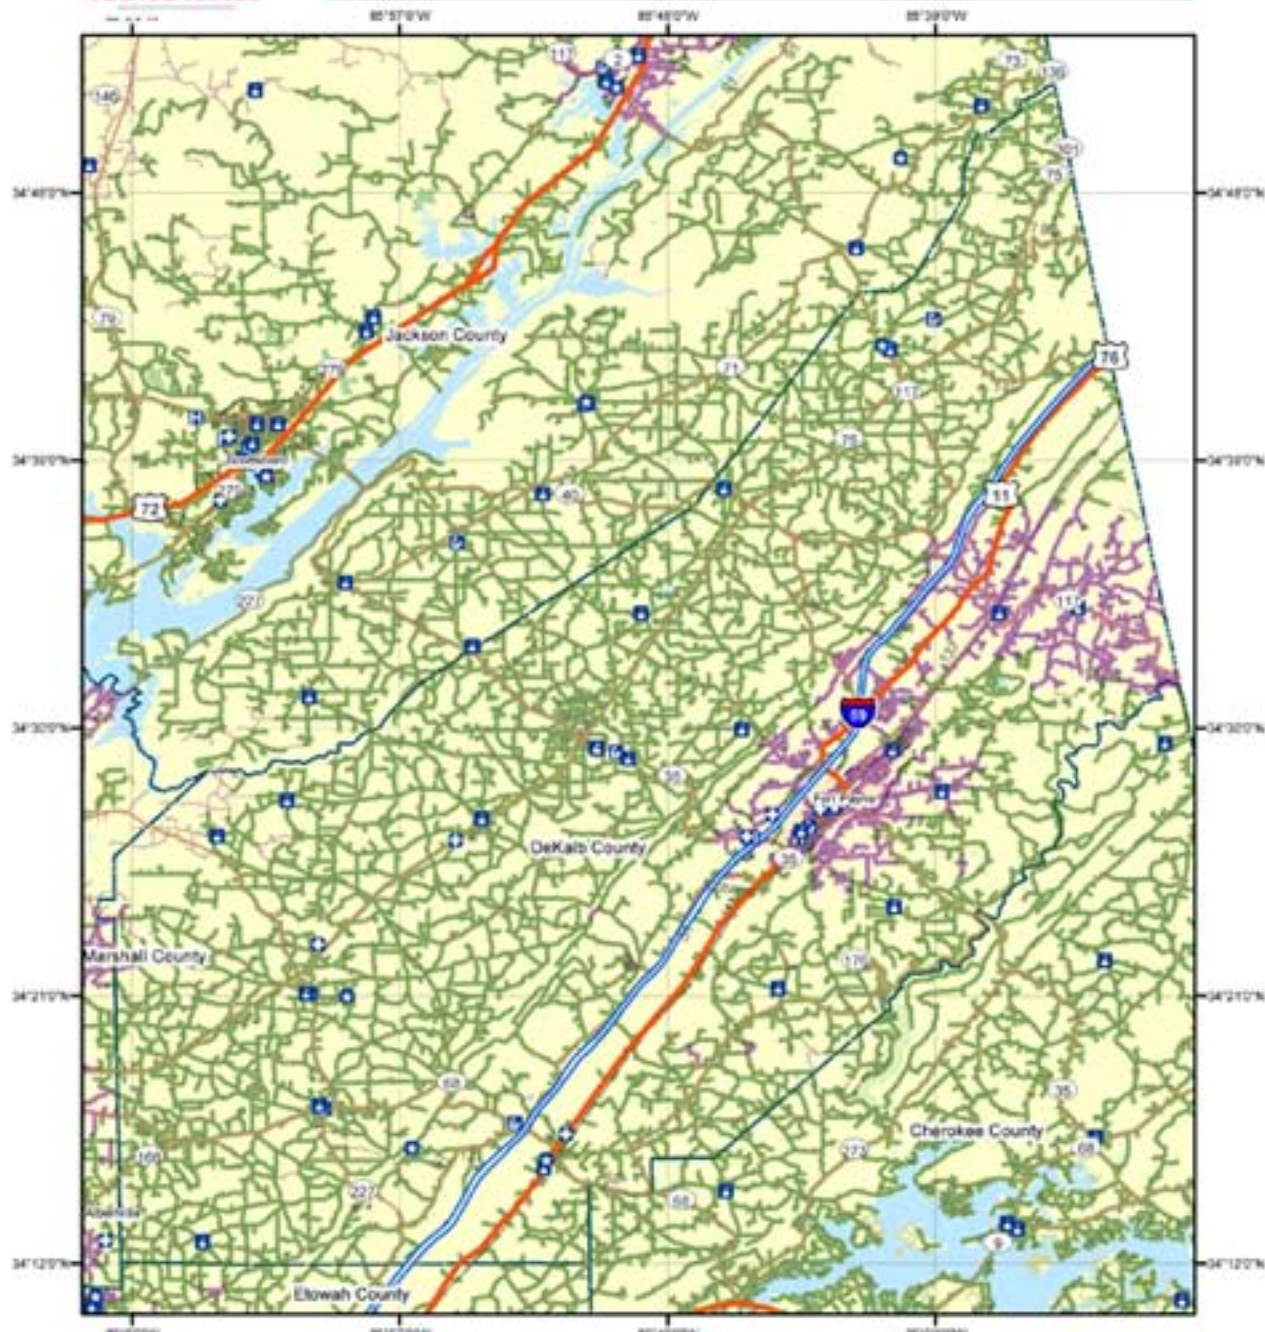

DEKALB COUNTY Economic Development Authority

ALABAMA • USA

Broadband Deployment--DeKalb County Advertised Service Availability

	Senior Centers		Place of Worship
	Dept Of Health Lic Facility		Roads
	School		Unserved Roads (No Adv 768kpbs)
	Hospital		Unserved Roads (Adv 768 kpbs to 2000 kpbs)
	Library		Roads Served (Adv 3Mbps or More)